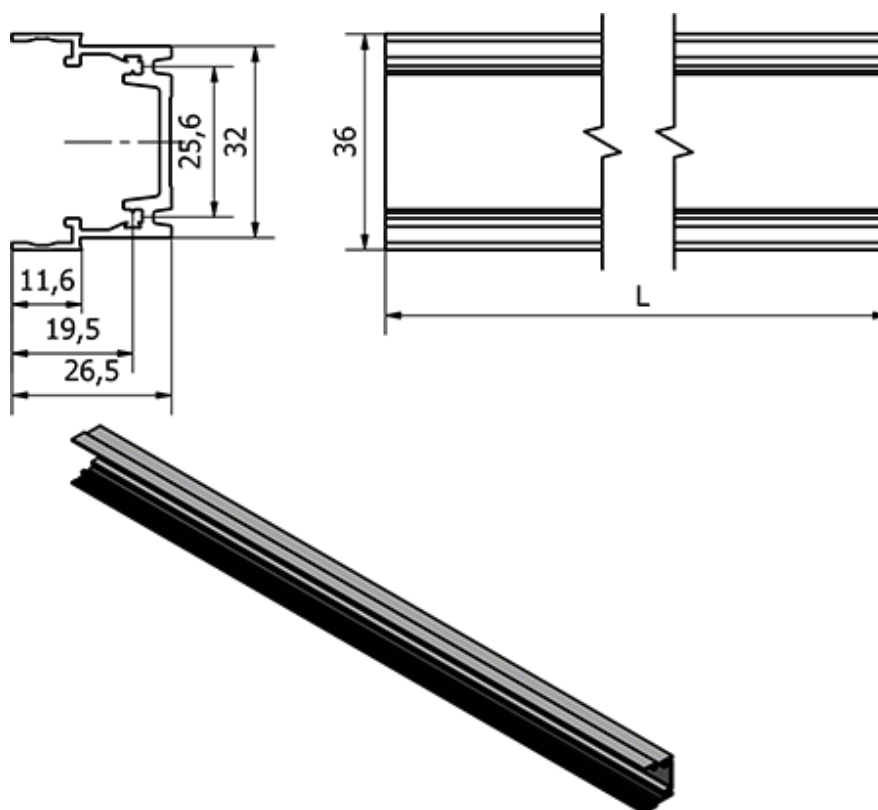

Data Sheet

Article number: 23094299002700

Description: E+G Aluminium profiles - 429900-2700
RLT-AL

Measures

length = 2700
Type = RLT-AL
Weight (g) = 1235